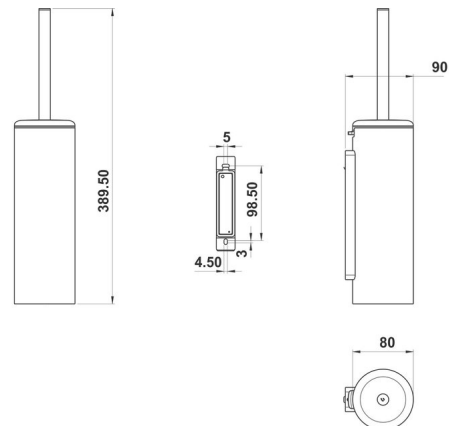

Masszeichnung

Pflegehinweise

Finden Sie unter bodenschatz.ch/en-ch/service/reinigung-pflege/

Ersatzteile & Zubehör

BA40XX600 Starter Kit cartridge adhesive 50ml