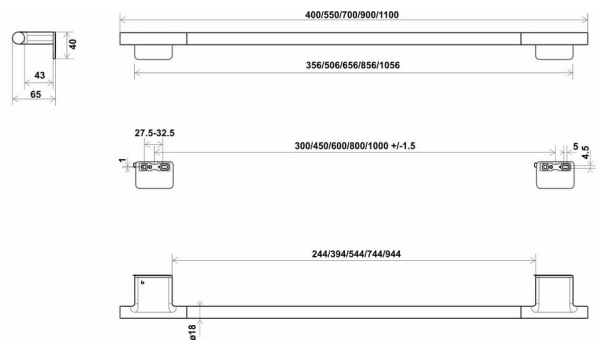

Masszeichnung

Pflegehinweise

Finden Sie unter bodenschatz.ch/en-ch/service/reinigung-pflege/

Ersatzteile & Zubehör

BA40IN840 Set of hex socket screws