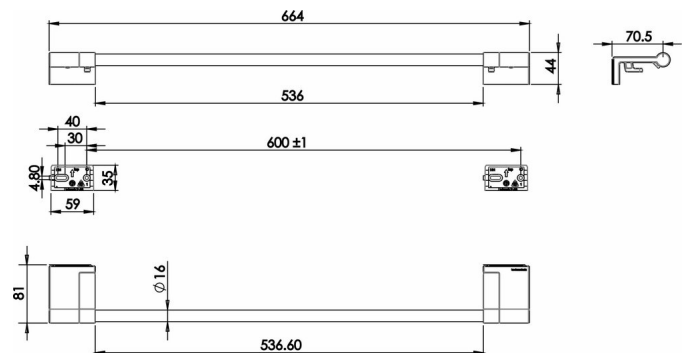

Masszeichnung

Pflegehinweise

Finden Sie unter [bodenschatz.ch/en-ch/service/reinigung-pflege/](https://www.bodenschatz.ch/en-ch/service/reinigung-pflege/)