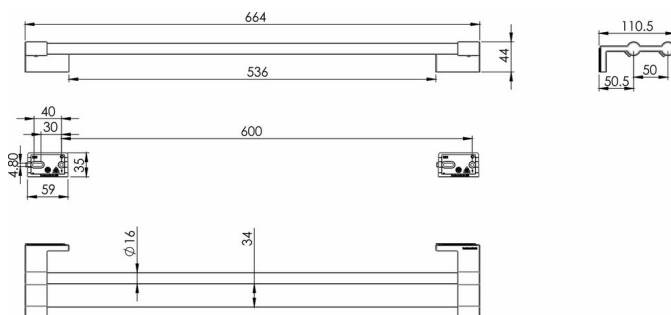

Bath towel rail, BA21VC207

Serie	Chic 22
Typ	Badetuchstangen
Material	chrome plated
Length cm	60
Sanitas-Troesch Nr.	4134 517.501.000
Team Nr.	511221.501.000

Produktbeschreibung

CHIC22 bath towel rail double 60cm, adjustable Protrusion 11.1 cm Mounting Adesio for gluing or drilling incl. fixing material (without glue) Filling quantity adhesive: 2x 2.25 ml SikaFast

Produktabbildung

Masszeichnung

Pflegehinweise

Finden Sie unter bodenschatz.ch/en-ch/service/reinigung-pflege/

Ersatzteile & Zubehör

BA14VC876 Rod for bath towel rail, adjustable

BA21XX821	Wall flange for gluing/drilling CHIC22
BA21XX877	Set of fold-down hooks for bath towel rail
BA40IN905	Mounting set pan head screws for drilling
BA40XX600	Starter Kit cartridge adhesive 50ml
BA40XX610	Adhesive suitcase cartridge adhesive 50ml
BA40XX612	Working Kit with cartridge adhesive 50ml
BA40XX618	Pistol cartridge 50 ml
BA40XX620	Adhesive suitcase cartridge adhesive 250ml
BA40XX622	Working Kit cartridge 250ml
BA40XX628	Pistol cartridge 250 ml
BA40XX630	Adhesive SikaFast Dual syringe 10 ml
BA40XX632	Working Kit Mini Dual Syringe Adhesive 10 ml