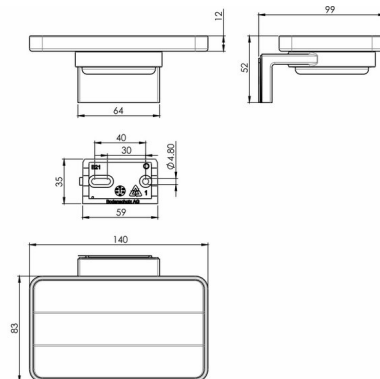

Soap holder, BA21VC221

Serie	Chic 22
Typ	Seifenhalter und Seifenspender
Material	chrome plated
Farbe	glass clear
Sanitas-Troesch Nr.	4134 530.501.000
Team Nr.	511250.501.000

Produktbeschreibung

CHIC22 soap holder clear glass Mounting Adesio for gluing or drilling incl. fixing material (without glue) Filling quantity adhesive: 2.25 ml SikaFast

Produktabbildung

Masszeichnung

Pflegehinweise

Finden Sie unter bodenschatz.ch/en-ch/service/reinigung-pflege/

Ersatzteile & Zubehör

BA21XX805 Soap dish

BA21XX821	Wall flange for gluing/drilling CHIC22
BA21XX826	Plastic insert
BA40IN905	Mounting set pan head screws for drilling
BA40XX600	Starter Kit cartridge adhesive 50ml
BA40XX610	Adhesive suitcase cartridge adhesive 50ml
BA40XX612	Working Kit with cartridge adhesive 50ml
BA40XX618	Pistol cartridge 50 ml
BA40XX620	Adhesive suitcase cartridge adhesive 250ml
BA40XX622	Working Kit cartridge 250ml
BA40XX628	Pistol cartridge 250 ml
BA40XX630	Adhesive SikaFast Dual syringe 10 ml
BA40XX632	Working Kit Mini Dual Syringe Adhesive 10 ml