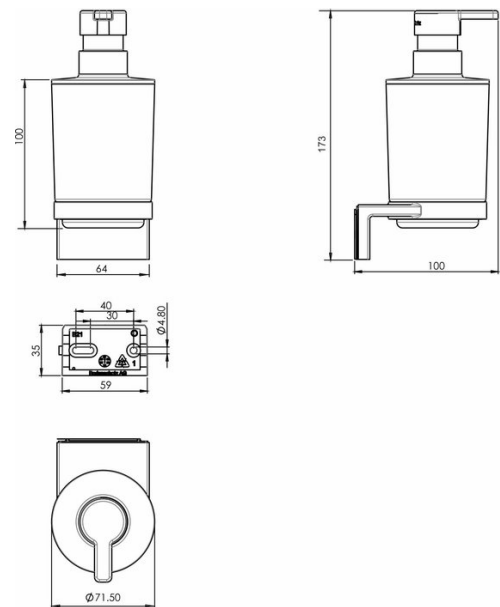

Soap dispenser, BA21VC226

| | |
|---------------------|--------------------------------|
| Serie | Chic 22 |
| Typ | Seifenhalter und Seifenspender |
| Material | chrome plated |
| Content l | 0.23 |
| Farbe | glass clear |
| Sanitas-Troesch Nr. | 4134 543.501.000 |
| Team Nr. | 511257.501.000 |

Produktbeschreibung

CHIC22 soap dispenser clear glass Capacity 0,23 liters Mounting Adesio for gluing or drilling incl. fixing material (without glue) Filling quantity adhesive: 2.25 ml SikaFast

Produktabbildung

Masszeichnung

Pflegehinweise

Finden Sie unter [bodenschatz.ch/en-ch/service/reinigung-pflege/](https://www.bodenschatz.ch/en-ch/service/reinigung-pflege/)

Ersatzteile & Zubehör

| | |
|-----------|--|
| BA21SM833 | Sealing ring |
| BA21VC831 | Pump head for soap dispenser |
| BA21VC880 | Lid for soap dispenser |
| BA21XX801 | Clear glass and soap dispenser body |
| BA21XX821 | Wall flange for gluing/drilling CHIC22 |
| BA21XX826 | Plastic insert |
| BA40IN905 | Mounting set pan head screws for drilling |
| BA40XX006 | Replacement pump body |
| BA40XX600 | Starter Kit cartridge adhesive 50ml |
| BA40XX610 | Adhesive suitcase cartridge adhesive 50ml |
| BA40XX612 | Working Kit with cartridge adhesive 50ml |
| BA40XX618 | Pistol cartridge 50 ml |
| BA40XX620 | Adhesive suitcase cartridge adhesive 250ml |
| BA40XX622 | Working Kit cartridge 250ml |
| BA40XX628 | Pistol cartridge 250 ml |
| BA40XX630 | Adhesive SikaFast Dual syringe 10 ml |
| BA40XX632 | Working Kit Mini Dual Syringe Adhesive 10 ml |