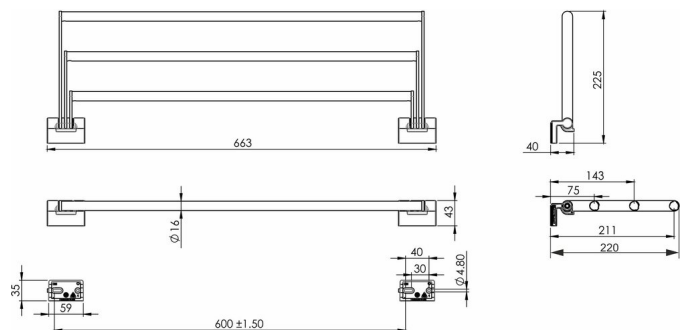

Masszeichnung

Pflegehinweise

Finden Sie unter bodenschatz.ch/en-ch/service/reinigung-pflege/

Ersatzteile & Zubehör

BA21XX822 Wall flange for gluing/drilling CHIC22