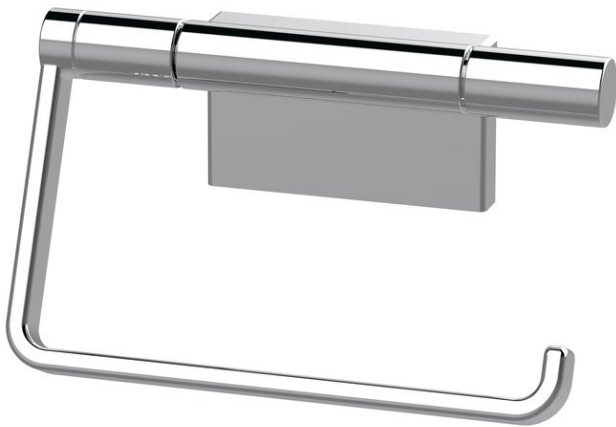

Toilet paper holder without lid, BA21VC250

Serie	Chic 22
Typ	WC-Papierhalter
Sanitas-Troesch Nr.	4134 562.501.000
Team Nr.	511268.501.000

Produktbeschreibung

CHIC22 toilet paper holder without lid fits on right or left. Mounting Adesio for gluing or drilling incl. fixing material (without glue) Filling quantity adhesive: 2.25 ml SikaFast

Produktabbildung