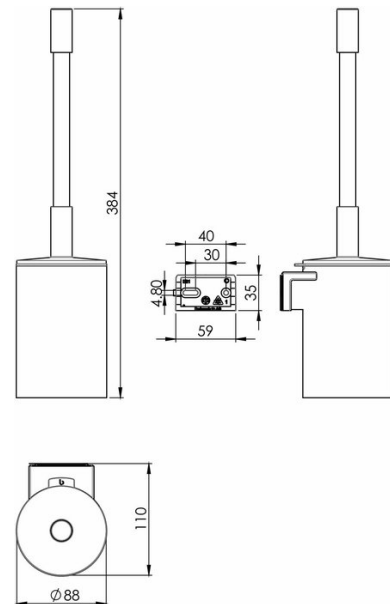

Toilet brush set with closing lid, BA21VC254

Serie	Universal Accessoires
Typ	WC-Bürstengarnituren
Sanitas-Troesch Nr.	4134 568.501.000
Team Nr.	511273.501.000

Produktbeschreibung

CHIC22 toilet brush set wall model with closing lid, plastic insert black Mounting Adesio for gluing or drilling incl. fixing material (without glue) Adhesive filling quantity: 2.25 ml SikaFast

Produktabbildung

Masszeichnung

Pflegehinweise

Finden Sie unter bodenschatz.ch/en-ch/service/reinigung-pflege/

Ersatzteile & Zubehör

BA21VC856	Toilet brush with closing lid
BA21XX821	Wall flange for gluing/drilling CHIC22
BA21XX860	Plastic insert

BA40IN905	Mounting set pan head screws for drilling
BA40XX600	Starter Kit cartridge adhesive 50ml
BA40XX610	Adhesive suitcase cartridge adhesive 50ml
BA40XX612	Working Kit with cartridge adhesive 50ml
BA40XX618	Pistol cartridge 50 ml
BA40XX620	Adhesive suitcase cartridge adhesive 250ml
BA40XX622	Working Kit cartridge 250ml
BA40XX628	Pistol cartridge 250 ml
BA40XX630	Adhesive SikaFast Dual syringe 10 ml
BA40XX632	Working Kit Mini Dual Syringe Adhesive 10 ml
BA40XX863	Toilet brush head