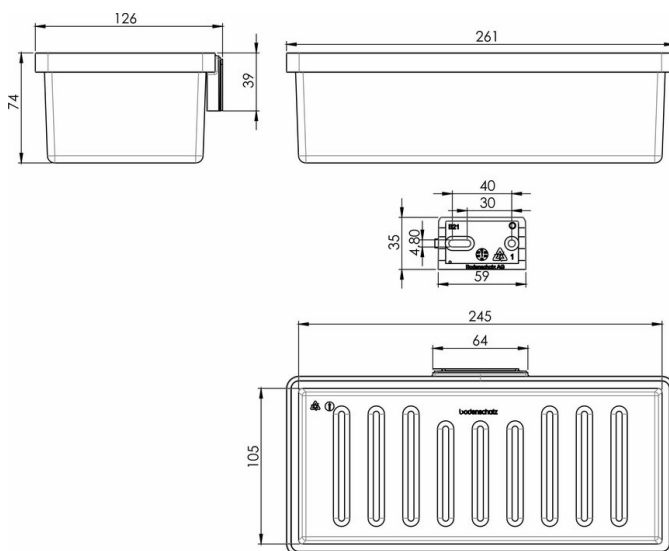

Masszeichnung

Pflegehinweise

Finden Sie unter [bodenschatz.ch/en-ch/service/reinigung-pflege/](https://www.bodenschatz.ch/en-ch/service/reinigung-pflege/)