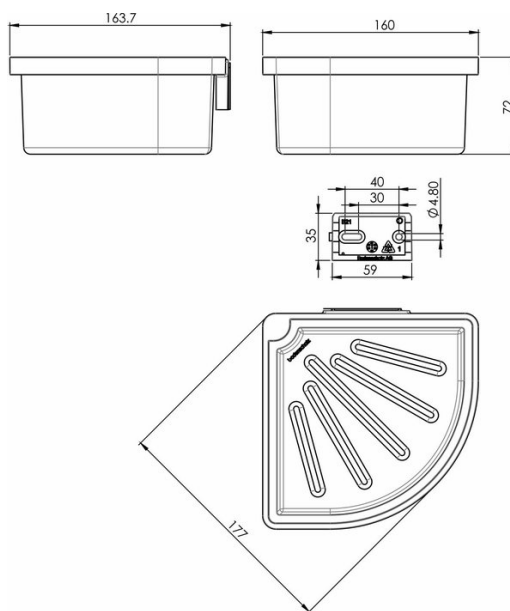

Masszeichnung

Pflegehinweise

Finden Sie unter [bodenschatz.ch/en-ch/service/reinigung-pflege/](https://www.bodenschatz.ch/en-ch/service/reinigung-pflege/)

Ersatzteile & Zubehör

BA14XX897	Plastic caddy
BA21XX821	Wall flange for gluing/drilling CHIC22
BA40IN905	Mounting set pan head screws for drilling