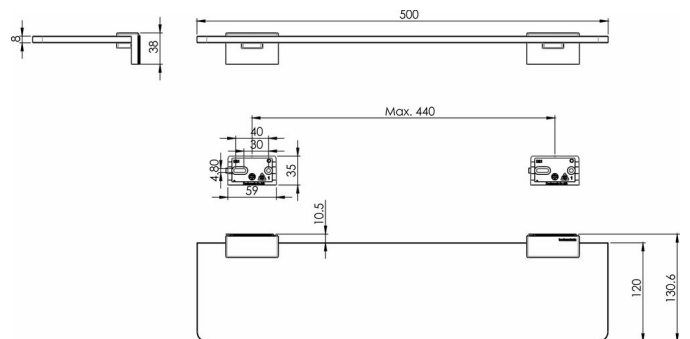

Masszeichnung

Pflegehinweise

Finden Sie unter bodenschatz.ch/en-ch/service/reinigung-pflege/