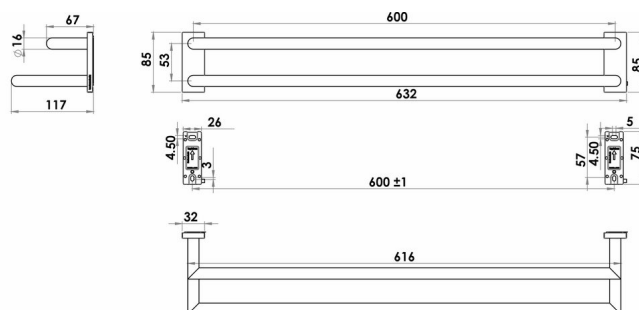

Masszeichnung

Pflegehinweise

Finden Sie unter bodenschatz.ch/en-ch/service/reinigung-pflege/

Ersatzteile & Zubehör

BA40IN840 Set of hex socket screws