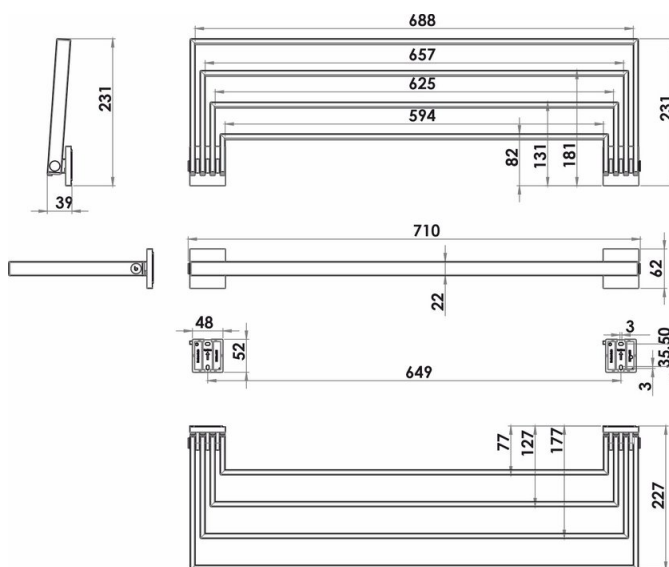

Bath towel rail with four moveable rails, BA59VC204

Serie	Signa
Typ	Badetuchstangen
Material	chrome plated
Length cm	70
Sanitas-Troesch Nr.	4134 604.501.000
Team Nr.	512277.501.000

Produktbeschreibung

SIGNA bath towel rail 70 cm chrome plated, with four moveable rails, protrusion 22.7 cm, Mounting Adesio for gluing or drilling, incl. fixing material (without glue), filling quantity adhesive: 2x 1.8 ml SikaFast

Produktabbildung

Masszeichnung

Pflegehinweise

Finden Sie unter bodenschatz.ch/en-ch/service/reinigung-pflege/

Ersatzteile & Zubehör

BA40IN840 Set of hex socket screws

BA40IN905	Mounting set pan head screws for drilling
BA40XX600	Starter Kit cartridge adhesive 50ml
BA40XX610	Adhesive suitcase cartridge adhesive 50ml
BA40XX612	Working Kit with cartridge adhesive 50ml
BA40XX618	Pistol cartridge 50 ml
BA40XX620	Adhesive suitcase cartridge adhesive 250ml
BA40XX622	Working Kit cartridge 250ml
BA40XX628	Pistol cartridge 250 ml
BA40XX630	Adhesive SikaFast Dual syringe 10 ml
BA40XX632	Working Kit Mini Dual Syringe Adhesive 10 ml
BA59XX825	Wall flange bath towel rail with 4 moveable rails