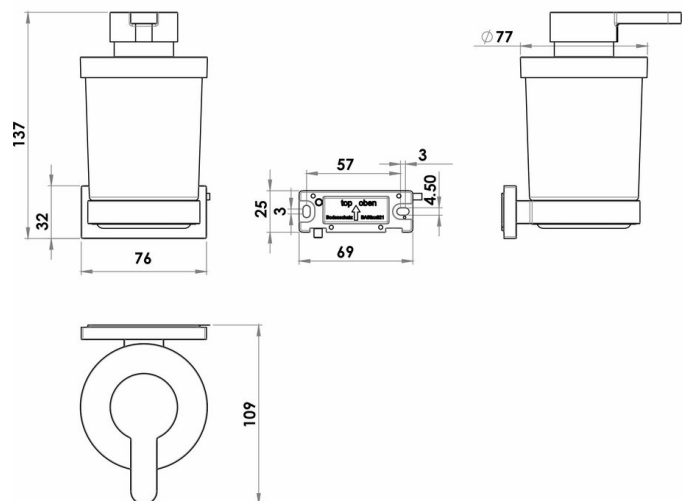

Soap dispenser with clear glass, BA59VC225

Serie	Signa
Typ	Seifenhalter und Seifenspender
Material	chrome plated
Content l	0.24
Farbe	glass clear
Sanitas-Troesch Nr.	4134 612.501.000
Team Nr.	512285.501.000

Produktbeschreibung

SIGNA soap dispenser chrome plated, with clear glass, capacity 0.24 l, Mounting Adesio for gluing or drilling, incl. fixing material (without glue), filling quantity adhesive: 1.1 ml SikaFast

Produktabbildung

Masszeichnung

Pflegehinweise

Finden Sie unter [bodenschatz.ch/en-ch/service/reinigung-pflege/](https://www.bodenschatz.ch/en-ch/service/reinigung-pflege/)

Ersatzteile & Zubehör

BA40IN840	Set of hex socket screws
BA40IN905	Mounting set pan head screws for drilling
BA40XX005	Replacement pump body
BA40XX600	Starter Kit cartridge adhesive 50ml
BA40XX610	Adhesive suitcase cartridge adhesive 50ml
BA40XX612	Working Kit with cartridge adhesive 50ml
BA40XX618	Pistol cartridge 50 ml
BA40XX620	Adhesive suitcase cartridge adhesive 250ml
BA40XX622	Working Kit cartridge 250ml
BA40XX628	Pistol cartridge 250 ml
BA40XX630	Adhesive SikaFast Dual syringe 10 ml
BA40XX632	Working Kit Mini Dual Syringe Adhesive 10 ml
BA40XX890	Steigrohr zu Seifenspender
BA57XX801	Glass + container soap dispenser
BA57XX826	Plastic insert
BA57XX834	Sealing ring
BA59VC831	Pump head for soap dispenser
BA59XX821	Wall flange for various accessories