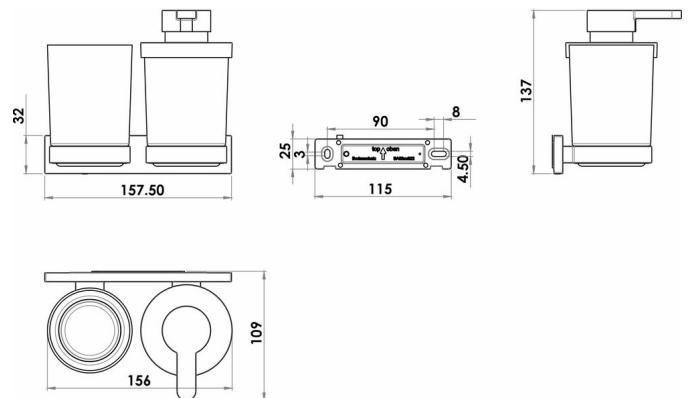

Masszeichnung

Pflegehinweise

Finden Sie unter [bodenschatz.ch/en-ch/service/reinigung-pflege/](https://www.bodenschatz.ch/en-ch/service/reinigung-pflege/)