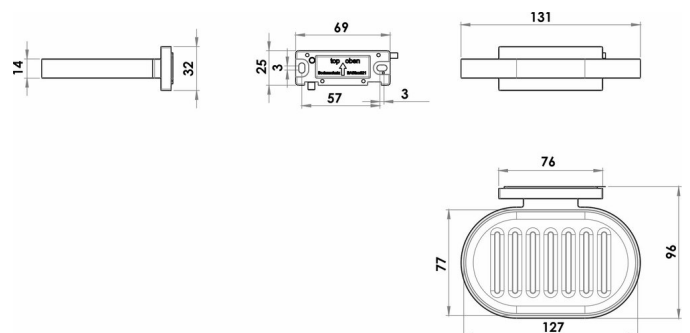

Masszeichnung

Pflegehinweise

Finden Sie unter bodenschatz.ch/en-ch/service/reinigung-pflege/

Ersatzteile & Zubehör

BA40IN840	Set of hex socket screws
BA40IN905	Mounting set pan head screws for drilling