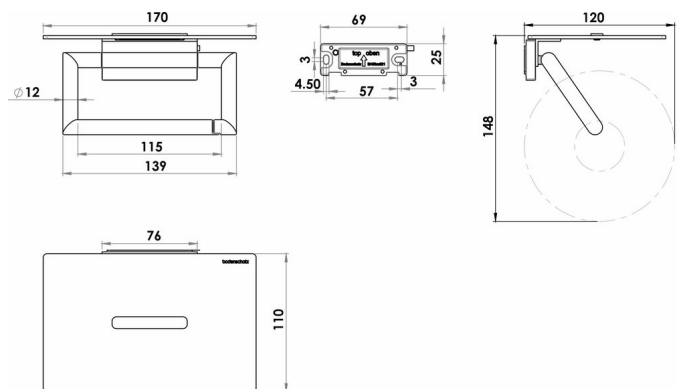

Masszeichnung

Pflegehinweise

Finden Sie unter bodenschatz.ch/en-ch/service/reinigung-pflege/

Ersatzteile & Zubehör

BA21XX872	Rubber lip
BA40IN840	Set of hex socket screws