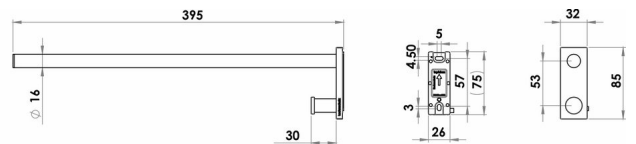

Masszeichnung

Pflegehinweise

Finden Sie unter bodenschatz.ch/en-ch/service/reinigung-pflege/

Ersatzteile & Zubehör

BA40IN840 Set of hex socket screws