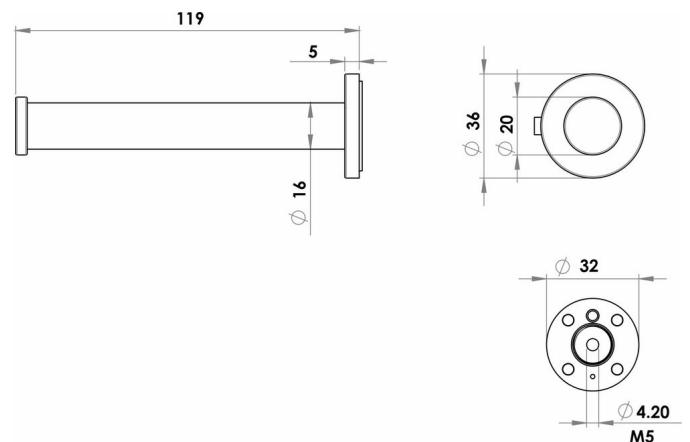

Masszeichnung

Pflegehinweise

Finden Sie unter bodenschatz.ch/en-ch/service/reinigung-pflege/

Ersatzteile & Zubehör

BA40IN906	Mountingset panhead screws for drillingTowelholder
BA40XX600	Starter Kit cartridge adhesive 50ml