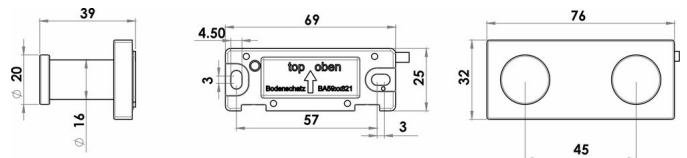

Masszeichnung

Pflegehinweise

Finden Sie unter bodenschatz.ch/en-ch/service/reinigung-pflege/

Ersatzteile & Zubehör

BA40IN905	Mounting set pan head screws for drilling
BA40XX600	Starter Kit cartridge adhesive 50ml