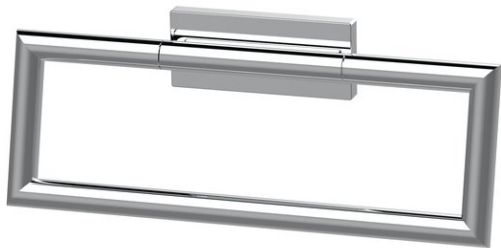

Towel ring, BA59VC242

Serie	Signa
Typ	Handtuchhalter und Handtuchringe
Material	chrome plated
Sanitas-Troesch Nr.	4134 608.501.000
Team Nr.	512305.501.000

Produktbeschreibung

SIGNA towel ring chrome plated, protrusion 8.2 cm, Mounting Adesio for gluing or drilling, incl. fixing material (without glue), filling quantity adhesive: 1.1 ml SikaFast

Produktabbildung