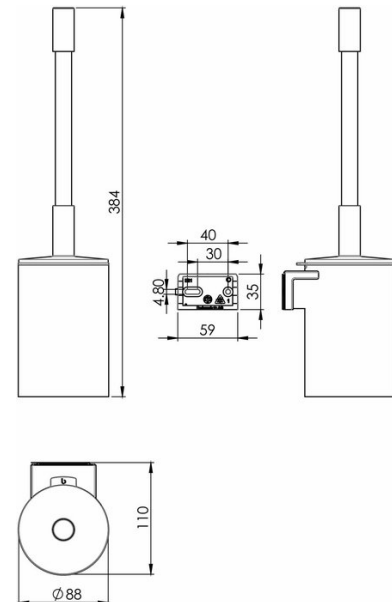

Masszeichnung

Pflegehinweise

Finden Sie unter [bodenschatz.ch/en-ch/service/reinigung-pflege/](https://www.bodenschatz.ch/en-ch/service/reinigung-pflege/)

Ersatzteile & Zubehör

BA21VC856	Toilet brush with closing lid
BA21XX821	Wall flange for gluing/drilling CHIC22