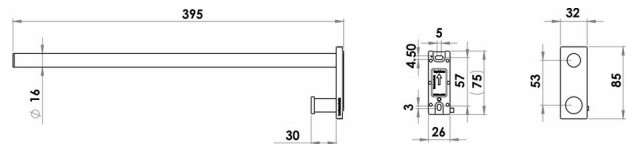

Masszeichnung

Pflegehinweise

Finden Sie unter bodenschatz.ch/en-ch/service/reinigung-pflege/

Ersatzteile & Zubehör

BA40IN840 Set of hex socket screws