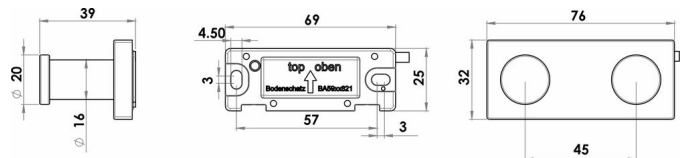

Masszeichnung

Pflegehinweise

Finden Sie unter bodenschatz.ch/en-ch/service/reinigung-pflege/

Ersatzteile & Zubehör

BA40IN905	Mounting set pan head screws for drilling
BA40XX600	Starter Kit cartridge adhesive 50ml