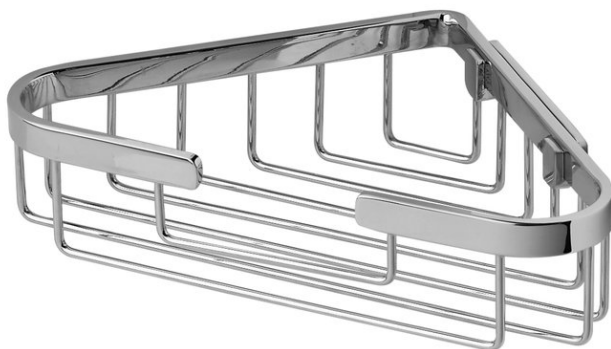

Wire soap basket, corner model, BA40VC332

Serie	Universal Accessoires
Typ	Duschkörbe
Material	chrome plated
Basket height cm	length-17.8 x 9.5 x 9.5 x (H)5.78 cm
Richner-Nr.	01621248
Sanitas-Troesch Nr.	4531 230.501.000
Team Nr.	564107.501.000

Produktbeschreibung

BODENSCHATZ wire soap basket, corner model, with concealed fixing, basket height 4.5 cm 16.5 x 16.5 cm

Produktabbildung