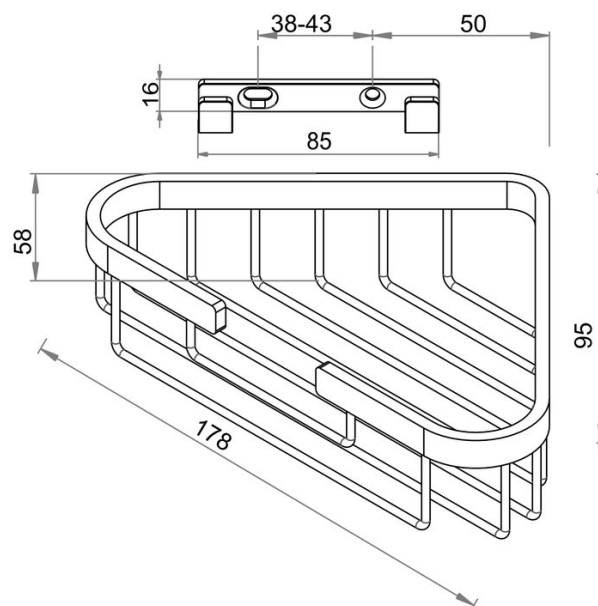

Masszeichnung

Pflegehinweise

Finden Sie unter [bodenschatz.ch/en-ch/service/reinigung-pflege/](https://www.bodenschatz.ch/en-ch/service/reinigung-pflege/)