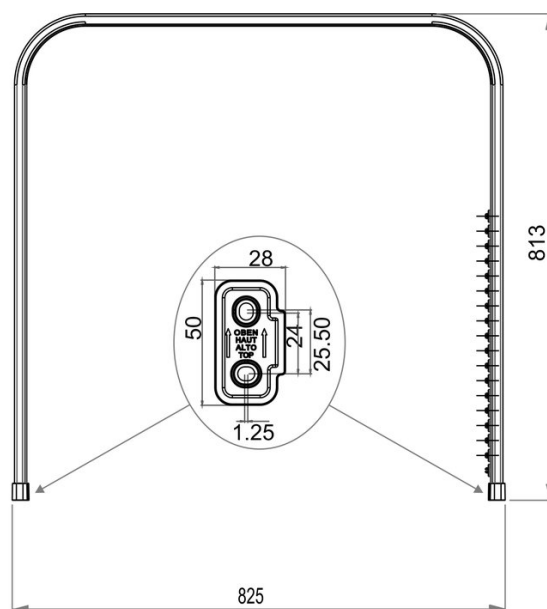

U-shaped shower curtain rail, BA91WS021

Serie	Duschvorhangstangen / -schienen
Typ	Duschvorhangschienen und -stangen
Material	white
Length cm	80 x 80 x 80
Richner-Nr.	4454750
Sanitas-Troesch Nr.	1715 301.100.000
Team Nr.	171361.100.000

Produktbeschreibung

BODENSCHATZ shower curtain rail, U-shaped, 80 x 80 x 80 cm, 18 glider elements, fixing material, aluminium Ceiling support recommended

Produktabbildung

Masszeichnung

Pflegehinweise

Finden Sie unter [bodenschatz.ch/en-ch/service/reinigung-pflege/](https://www.bodenschatz.ch/en-ch/service/reinigung-pflege/)

Ersatzteile & Zubehör

BA40IN905	Mounting set pan head screws for drilling
BA91WS037	Ceiling support for shower curtain rails
BA91WS038	Ceiling support for shower curtain rail
BA91WS039	Ceiling support for shower curtain rail
BA91WS045	Extension rail for shower curtain rails
BA91WS052	Curtain glider elements for shower curtain rails
BA91WS054	Angle adapter to shower curtain rail/ceiling supp.
BA91WS055	Wall fixing set for shower curtain rails
BA91WS057	Angle connection for shower curtain rails
BA91WS059	Connector for shower curtain rails
BA91WS060	Extension rail for shower curtain rails
BA91WS062	Extension rail for shower curtain rails
BA91WS063	Extension rail for shower curtain rails