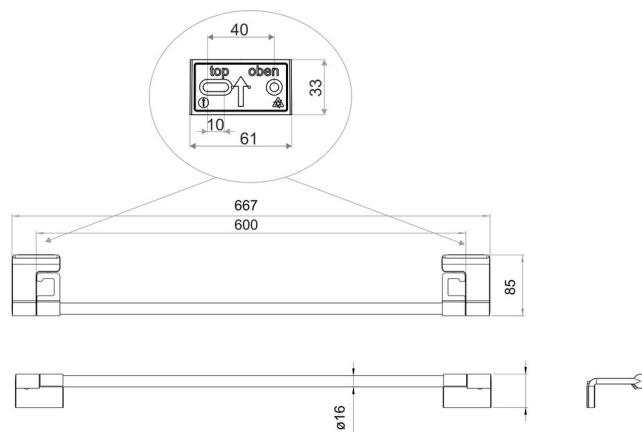

Masszeichnung

Pflegehinweise

Finden Sie unter bodenschatz.ch/en-ch/service/reinigung-pflege/