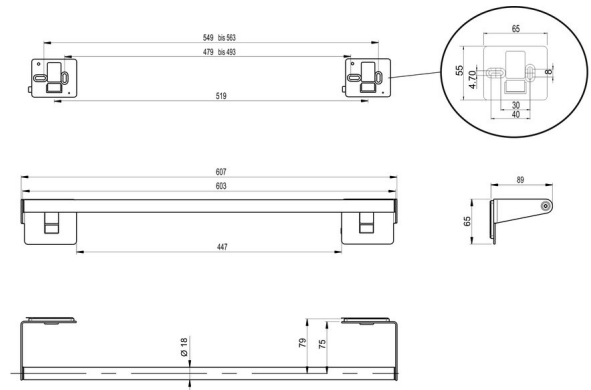

Masszeichnung

Pflegehinweise

Finden Sie unter [bodenschatz.ch/en-ch/service/reinigung-pflege/](https://www.bodenschatz.ch/en-ch/service/reinigung-pflege/)