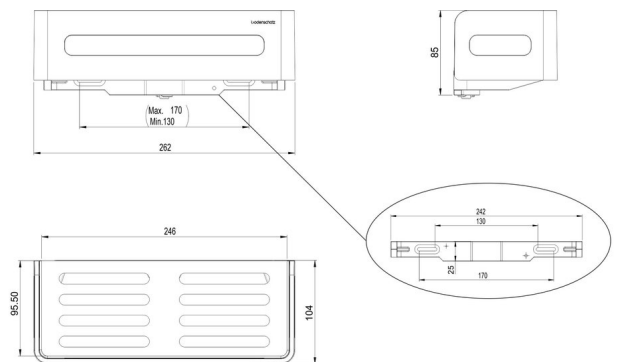

Masszeichnung

Pflegehinweise

Finden Sie unter bodenschatz.ch/en-ch/service/reinigung-pflege/