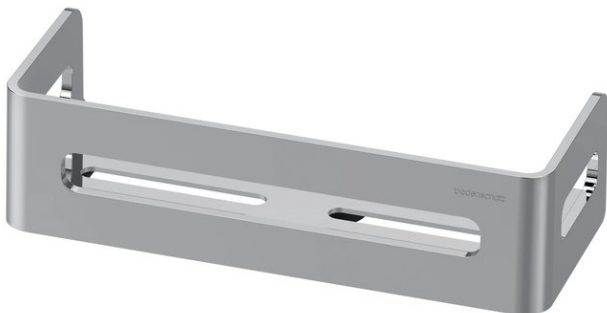

Shower basket rectangular, BA40VC541

Serie	Universal Accessoires
Typ	Duschkörbe
Material	chrome plated
Basket height cm	length-26 x 10.3 x (H)7 cm
Richner-Nr.	7854576
Sanitas-Troesch Nr.	4531 132.501.000
Team Nr.	511732.501.000

Produktbeschreibung

BODENSCHATZ shower basket, rectangular, concealed fitting, basket height 6 cm, 26.2 x 10.1 cm. Mounting gluing or drilling incl. fixing material (without glue) Filling quantity adhesive: 1,20 ml SikaFast

Produktabbildung