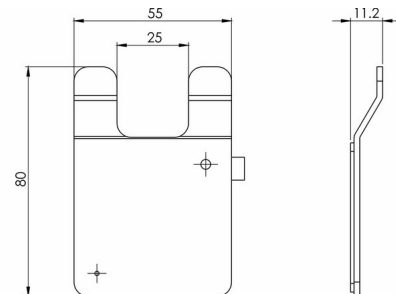

Masszeichnung

Pflegehinweise

Finden Sie unter bodenschatz.ch/en-ch/service/reinigung-pflege/

Ersatzteile & Zubehör

BA40XX600	Starter Kit cartridge adhesive 50ml