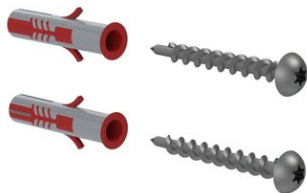

Mounting set pan head screws for drilling, BA40IN905

Serie

Typ Universal Artikel

Sanitas-Troesch Nr. nicht mehr anfragen!

Team Nr. 568019.520.000

Produktbeschreibung

Mounting set for drilling with 2 screws pan head and dowels 2xScrew pan head TX20 ISO14585-C A2 4.2x38 2xDowel Fischer Duopower ø6x30(Drillhole depth 40) for solid, perforated and slab building materials

Produktabbildung

Masszeichnung

Pflegehinweise

Finden Sie unter [bodenschatz.ch/en-ch/service/reinigung-pflege/](https://www.bodenschatz.ch/en-ch/service/reinigung-pflege/)