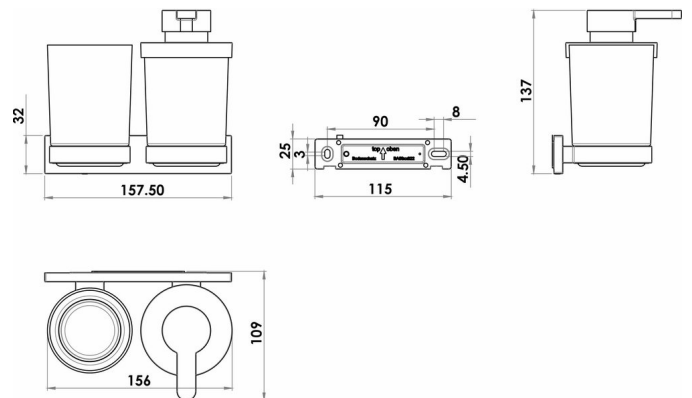

Masszeichnung

Pflegehinweise

Finden Sie unter [bodenschatz.ch/en-ch/service/reinigung-pflege/](https://www.bodenschatz.ch/en-ch/service/reinigung-pflege/)